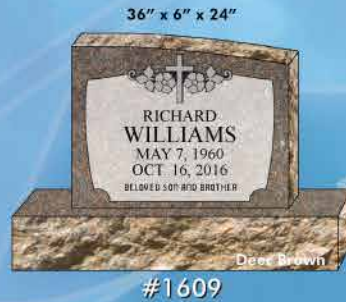

24" Wide Melrose Black

36" Wide Bahama Blue

FREE ONLINE DESIGNER

Premium Uprights

Create memories of your loved ones which lasts forever...

Prices subject to change without notice.

FREE ONLINE DESIGNER

Premium Uprights