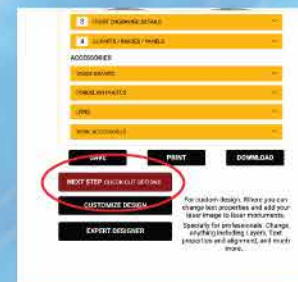

7. SELECT MONUMENT SUPPLIER AND ASK FOR WARRANTY CERTIFICATE

In order to get the most affordable and quality deal, look to referrals from trusted people, ask for warranty information, check on company quality and reliability, and read customer reviews. Also important to ask for warranty for installation. Be aware if purchasing monuments on the internet they will need to be installed. It's best if you are going to need a monument installed best to buy it from local company.

8. ALWAYS REVIEW WITH A FAMILY MEMBER & GET A SIGNED PROOF

Always sign & date the proof with the monument company and keep a copy for yourself in case of any discrepancies.

Instructions for Designing Online

1. Open the website

2. Place mouse on desired type you want to buy and you will see the dropdown. Select desired option

3. Choose your monument

4. Select 1-Color 2-Template 3-Text from dropdown

5. Click on a new template & click proceed

6. Choose some accessories you like

7. After you have finalized the design, Click on "Next Step"

8. Select and fill information according to your purchase. Click "Add to cart" at the bottom for completion