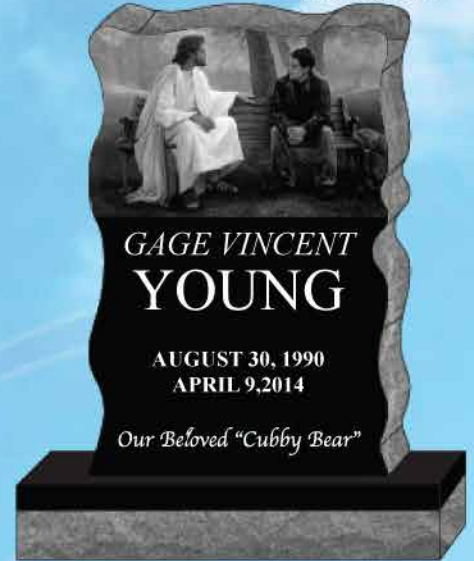

#1299L

FREE ONLINE DESIGNER

Laser

36" x 36"

#2135L

34" x 42" (Add image \$600)

#1233L

60" x 32"