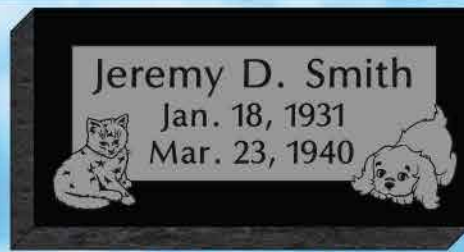

and many more...

Pets

FREE ONLINE DESIGNER

Marker Single Designs

#181-CM B63-94

#308-CM B66-00

#180-CM B54-98

#613-CM B51-97