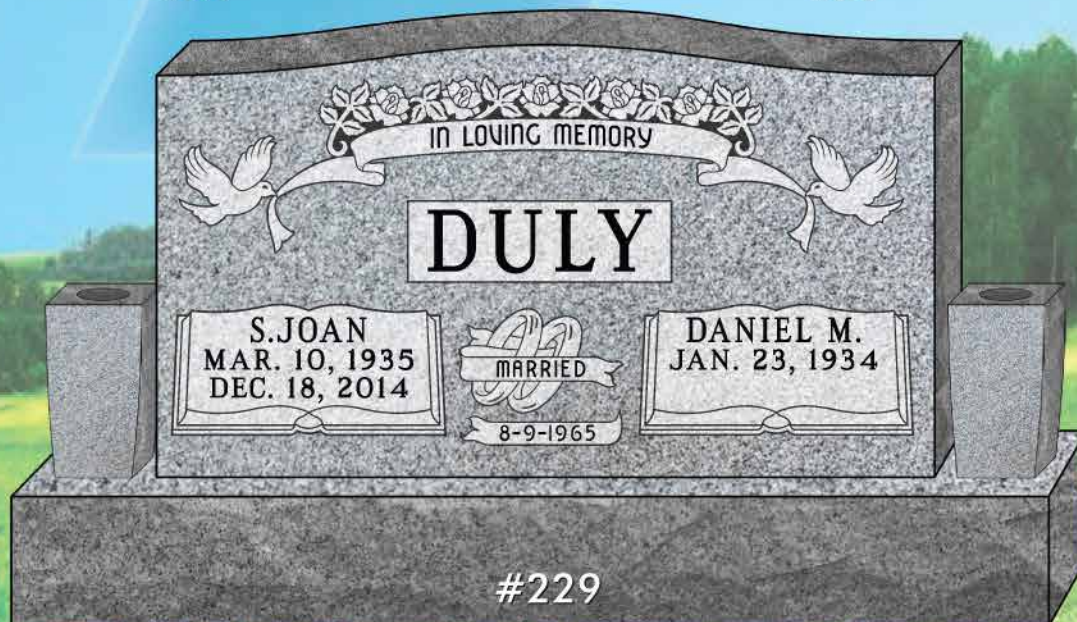

FREE ONLINE DESIGNER

Premium Uprights

#229