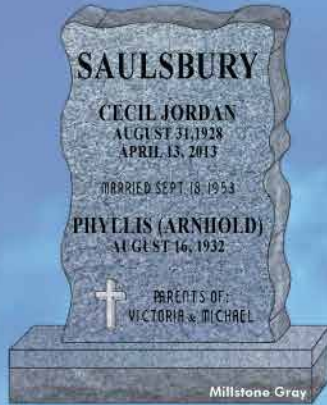

#1148

All Laser Etched