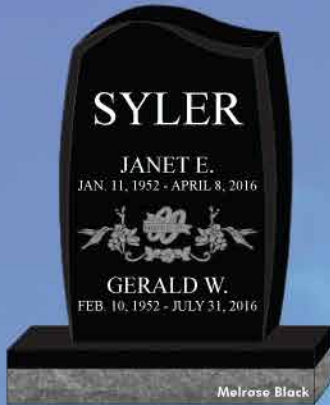

#1254

36" x 42"

#1003L

32" x 46"

#301L

FREE ONLINE DESIGNER

Elites

All Laser Etched