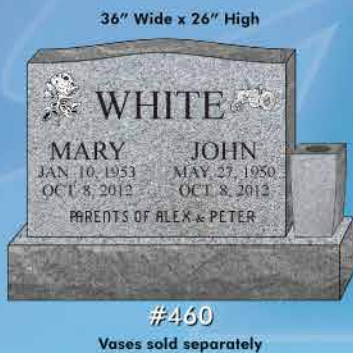

24" Millstone Gray

24" Deer Brown

30" Millstone Gray

36" Melrose Black

36" Millstone Gray

36" Morning Rose

24" Wide India Red

24" Wide Bahama Blue

24" Wide Melrose Black

36" Wide Bahama Blue

FREE ONLINE DESIGNER

Premium Uprights

Create memories of your loved ones which lasts forever...

Prices subject to change without notice.

FREE ONLINE DESIGNER

Premium Uprights

#1625

#1627

#272

#189

#1623

#709

#593

#573