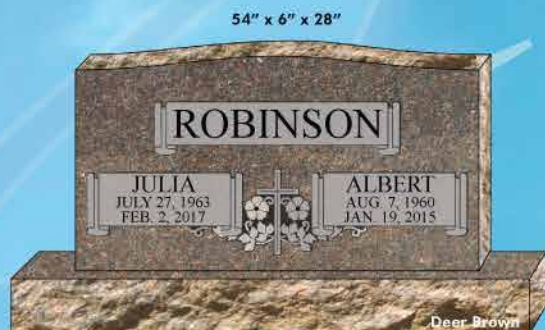

FREE ONLINE DESIGNER

Premium Uprights

#593