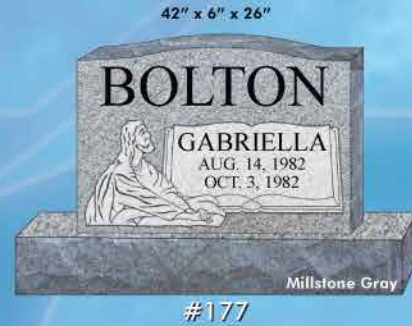

24" Millstone Gray

24" Deer Brown

30" Millstone Gray

36" Melrose Black

36" Millstone Gray

36" Morning Rose

24" Wide India Red

24" Wide Bahama Blue

24" Wide Melrose Black

36" Wide Bahama Blue

FREE ONLINE DESIGNER

Premium Uprights

Create memories of your loved ones which lasts forever...

Prices subject to change without notice.

FREE ONLINE DESIGNER

Premium Uprights