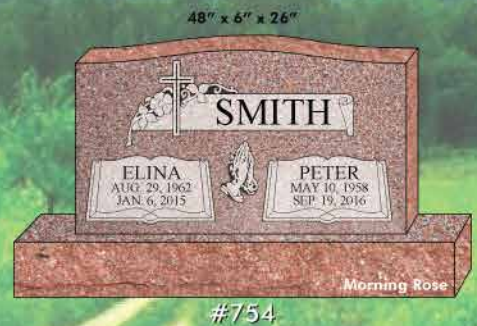

24" Millstone Gray

24" Deer Brown

30" Millstone Gray

36" Melrose Black

36" Millstone Gray

36" Morning Rose

24" Wide India Red

24" Wide Bahama Blue

24" Wide Melrose Black

36" Wide Bahama Blue

FREE ONLINE DESIGNER

Premium Uprights

Create memories of your loved ones which lasts forever...

Prices subject to change without notice.

FREE ONLINE DESIGNER

Premium Uprights