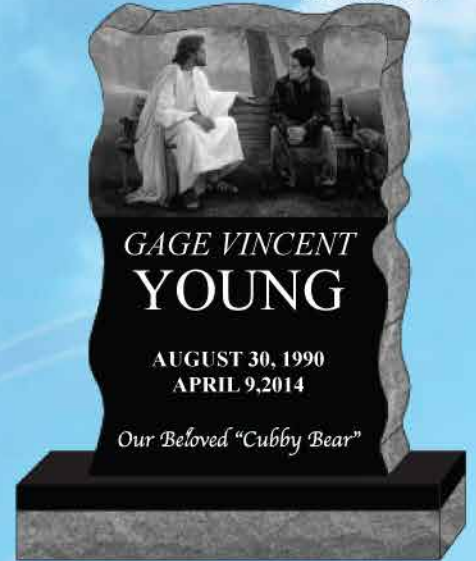

#1299L

FREE ONLINE DESIGNER

Laser

36" x 36"

#2135L

34" x 42" (Add image \$600)

#1233L

60" x 32"