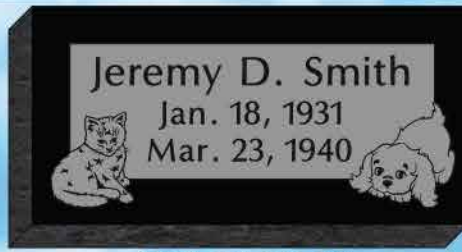

and many more...

Pets

FREE ONLINE DESIGNER

Marker Single Designs

#181-CM B63-94

#308-CM B66-00

#180-CM B54-98

#613-CM B51-97